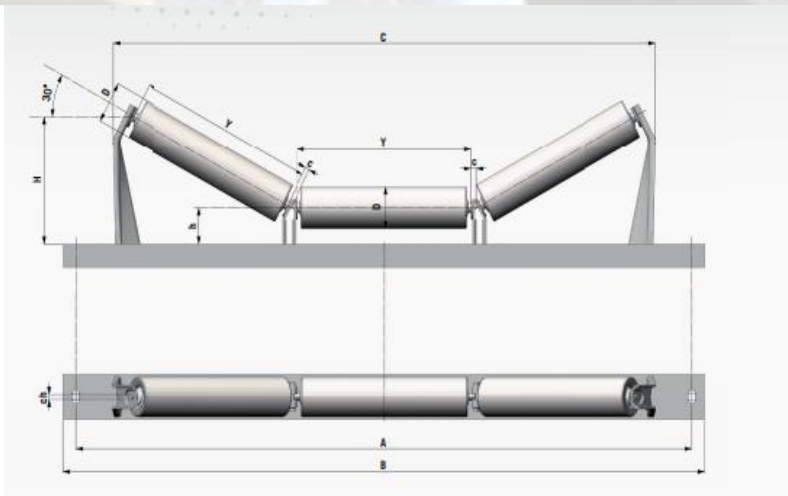

SHAOXING FUTIAN MACHINERY CO.,LTD.

YOUR SOLUTION ROLLER SUPPLIER

Steel roller|S.S. roller|Rubber roller|Aluminum roller|Parts|Assembly