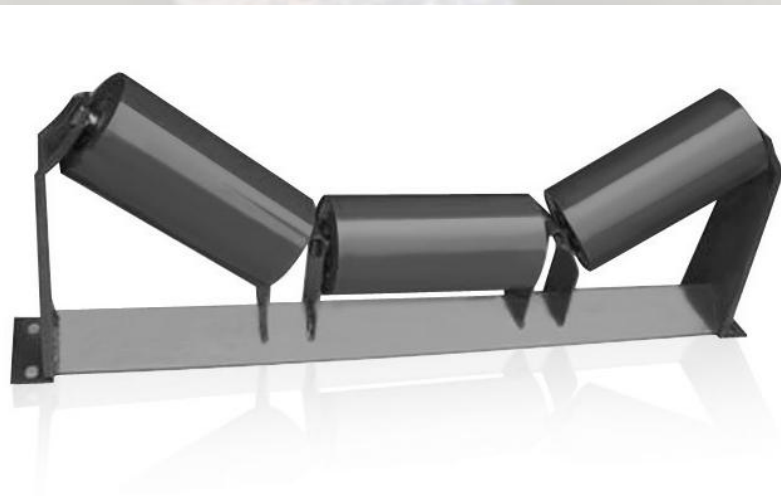

SHAOXING FUTIAN MACHINERY CO.,LTD.

YOUR SOLUTION ROLLER SUPPLIER

Steel roller|S.S. roller|Rubber roller|Aluminum roller|Parts|Assembly