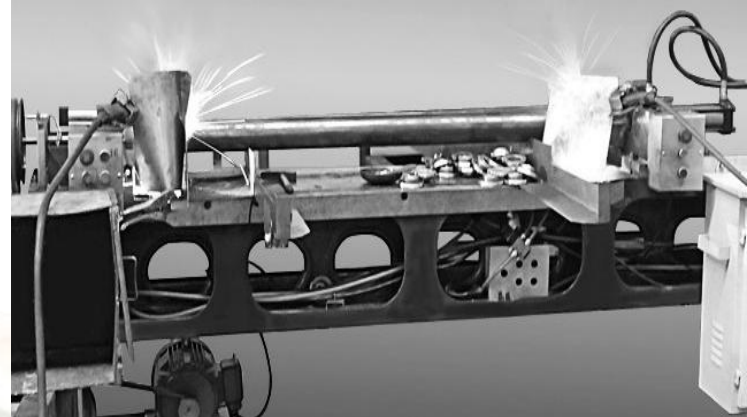

# Idler Rollers

The troughing/carry Idler roller is used in belt conveyor.

**Standard:** JIS/CEMA/DIN/ISO

**Roller diameter:** D60 – 220mm

**Size:** customized

**Finish:** powder coating, zinc plating or paint